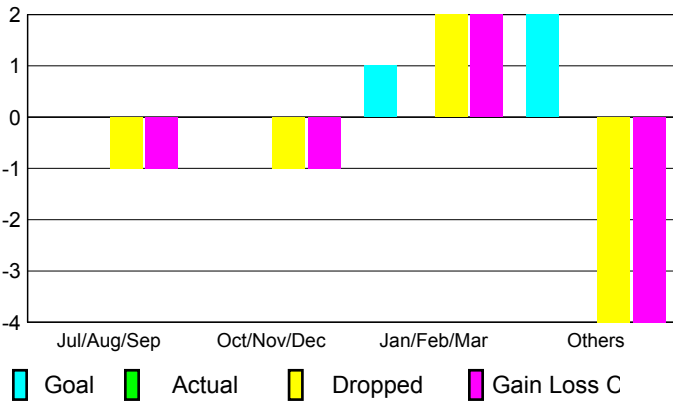

2008-2009 GMT Quarterly Report for District (or Undistricted) **District 3 H**

GMT: **LELAND KOLKMEYER**

Location: **OKLAHOMA**

GMT CA: **1 & 2**

CLUBS

Club Results 2008-2009

Clubs 2007-2008

Month	New Club Goal	Actual New Clubs	Actual Dropped Clubs	Gain/Loss of Clubs	Gain/Loss of Clubs
Jul/Aug/Sep	0	0	-1	-1	0
Oct/Nov/Dec	0	0	-1	-1	0
Jan/Feb/Mar	1	0	2	2	0
Apr/May/June	2	0	-4	-4	0
Totals	3	0	-4	-4	0

Club Results 2008-2009

Goal, New, Dropped, Gain/Loss

Comparison of Club Gain/Loss

Current Year Compared to the Previous Year

YTD Status Quo Clubs 2008-2009

Status Quo Clubs Compared to Status Quo Members

MEMBERSHIP

Membership Results 2008-2009

Membership 2007-2008

Month	Net Memb Goal	Actual New Memb	Actual Dropped Memb	Gain/Loss of Memb	Gain/Loss of Memb
Jul/Aug/Sep	0	28	-53	-25	-6
Oct/Nov/Dec	1	22	-23	-1	2
Jan/Feb/Mar	10	21	-34	-13	-4
Apr/May/June	20	26	-72	-46	-15
Totals	31	97	-182	-85	-23