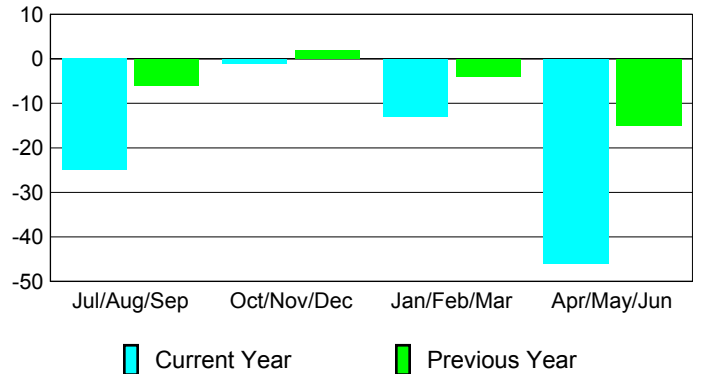

Membership Results 2008-2009

Membership 2007-2008

Month	Net Memb Goal	Actual New Memb	Actual Dropped Memb	Gain/Loss of Memb	Gain/Loss of Memb
Jul/Aug/Sep	0	28	-53	-25	-6
Oct/Nov/Dec	1	22	-23	-1	2
Jan/Feb/Mar	10	21	-34	-13	-4
Apr/May/June	20	26	-72	-46	-15
Totals	31	97	-182	-85	-23

Membership Results 2008-2009

Goal, New, Dropped, Gain/Loss

Comparison of Membership Gain/Loss

Current Year Compared to the Previous Year

Gender Comparison 2008-2009

Male

Female