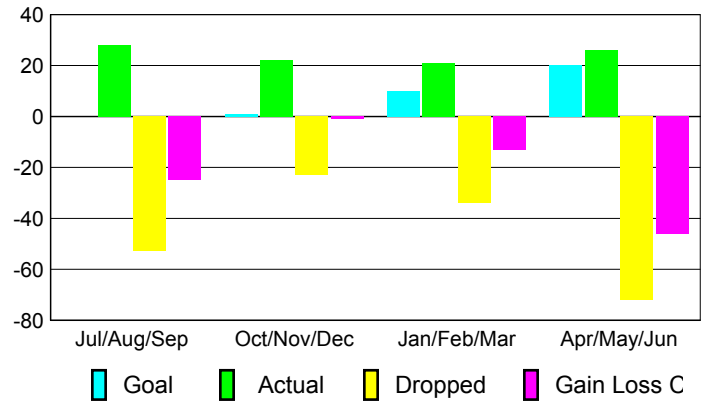

Membership Results 2008-2009

Goal, New, Dropped, Gain/Loss

Comparison of Membership Gain/Loss

Current Year Compared to the Previous Year