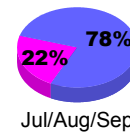

Membership Results 2008-2009

Membership 2007-2008

Month	Net Memb Goal	Actual New Memb	Actual Dropped Memb	Gain/Loss of Memb	Gain/Loss of Memb
Jul/Aug/Sep	0	28	-53	-25	-6
Oct/Nov/Dec	1	22	-23	-1	2
Jan/Feb/Mar	10	21	-34	-13	-4
Apr/May/June	20	26	-72	-46	-15
Totals	31	97	-182	-85	-23

Membership Results 2008-2009

Goal, New, Dropped, Gain/Loss

Comparison of Membership Gain/Loss

Current Year Compared to the Previous Year

Gender Comparison 2008-2009

Male

Female